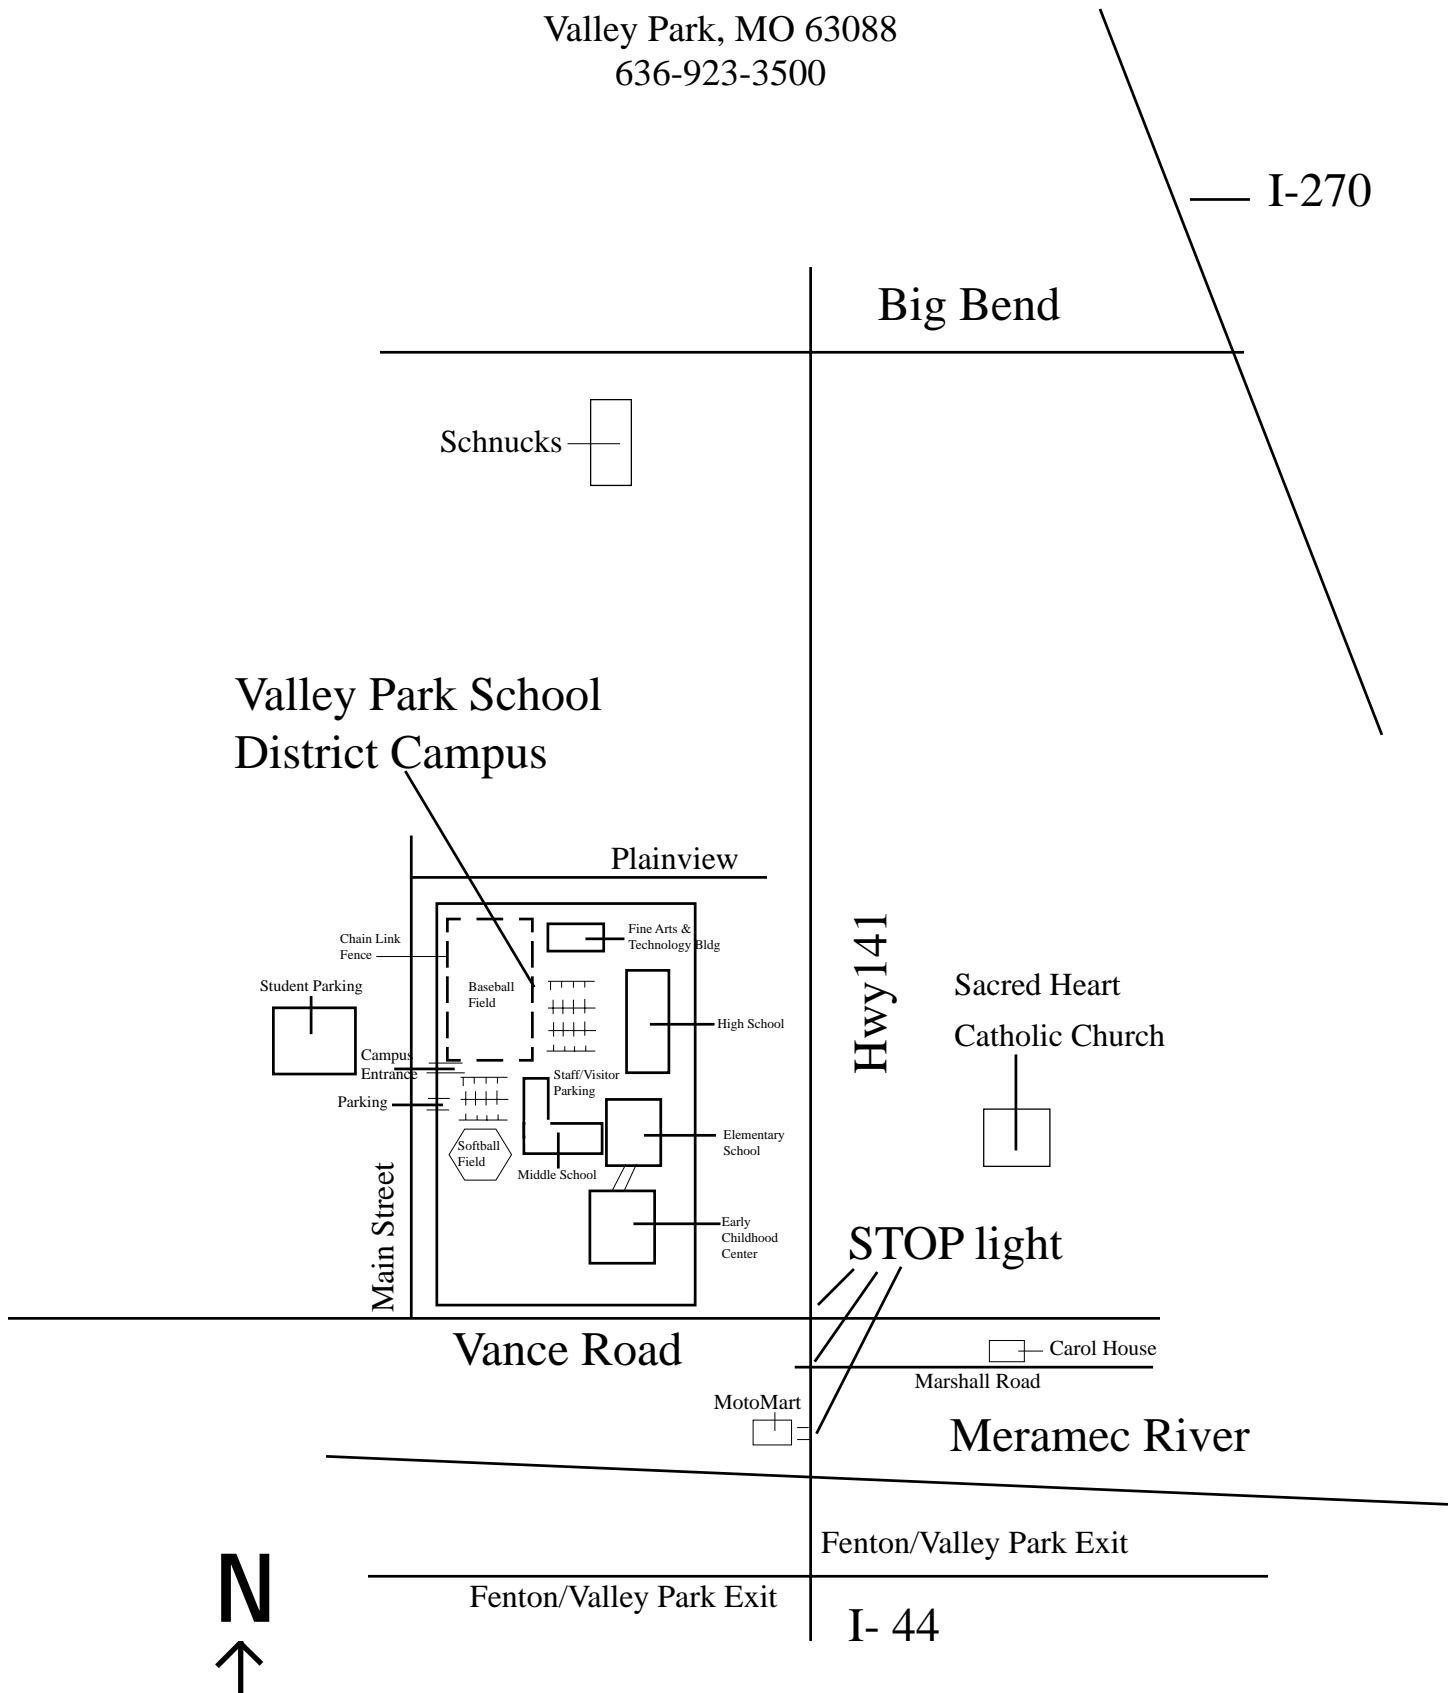

Valley Park School District

One Main Street
Valley Park, MO 63088
636-923-3500

District Boundaries: Big Bend on the north, Barrett Station on the east (where Barrett Station would continue through Tree Court Industrial if the road went through), Meramec River on the south, and Hanna Road on the west.